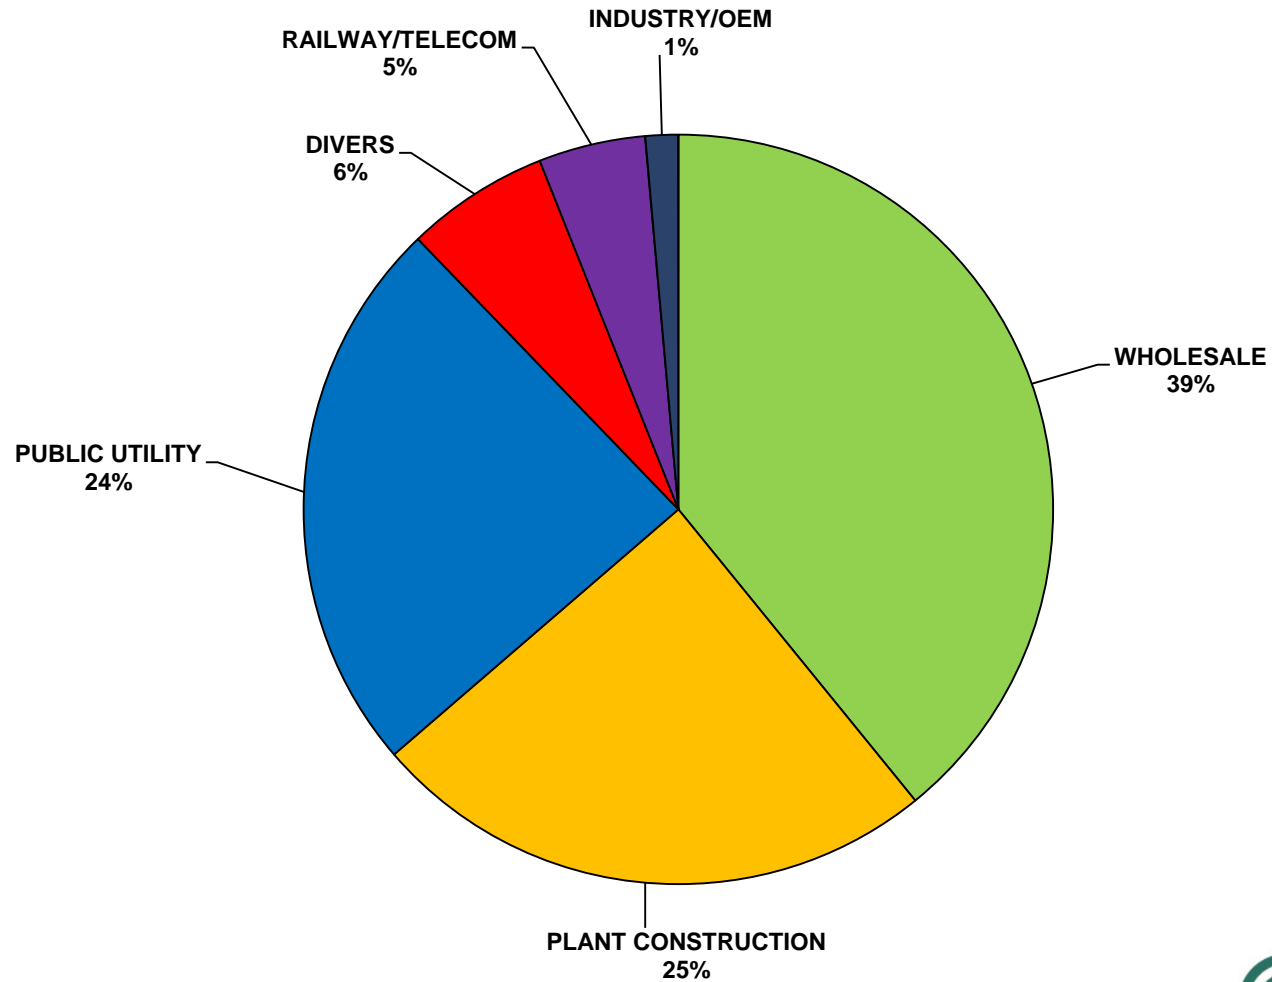

CUSTOMER GROUPS 2014

SCHWECHATER KABELWERKE