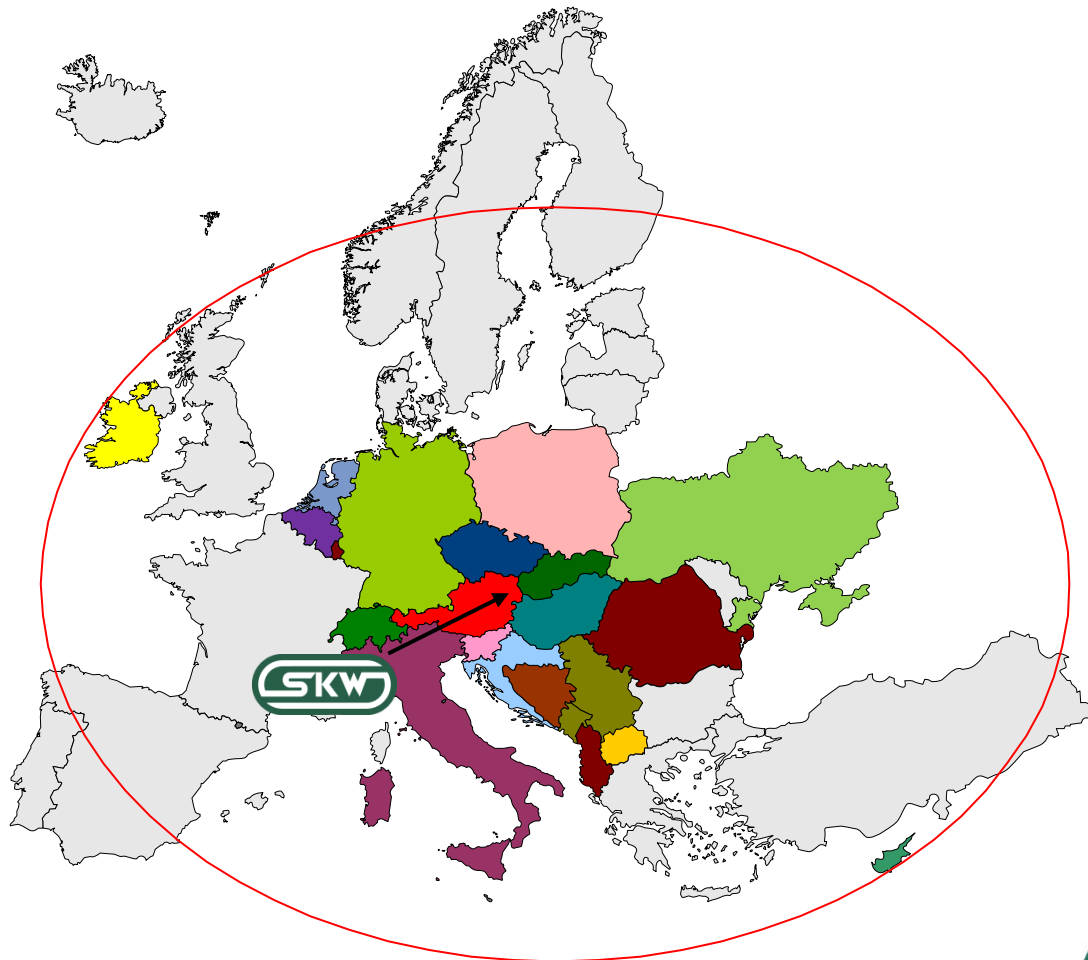

**Development and distribution of cables and cable systems, logistics centre for Austria and neighbouring Western and South-Eastern European countries.**

- ◆ Flexible and industrial cables

11,0%

SCHWECHATER KABELWERKE

## CUSTOMER GROUPS 2014

SCHWECHATER KABELWERKE

## GEOGRAPHICAL POSITION AND EXPORT COUNTRIES OF SKW

SCHWECHATER KABELWERKE