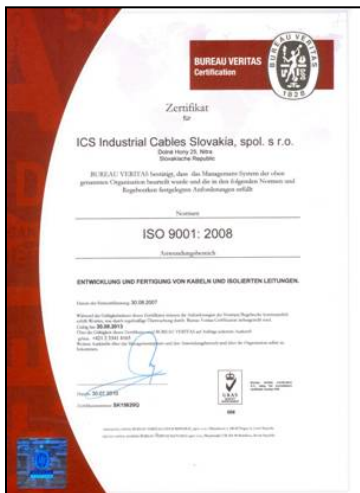

QUALITY

SCHWECHATER KABELWERKE