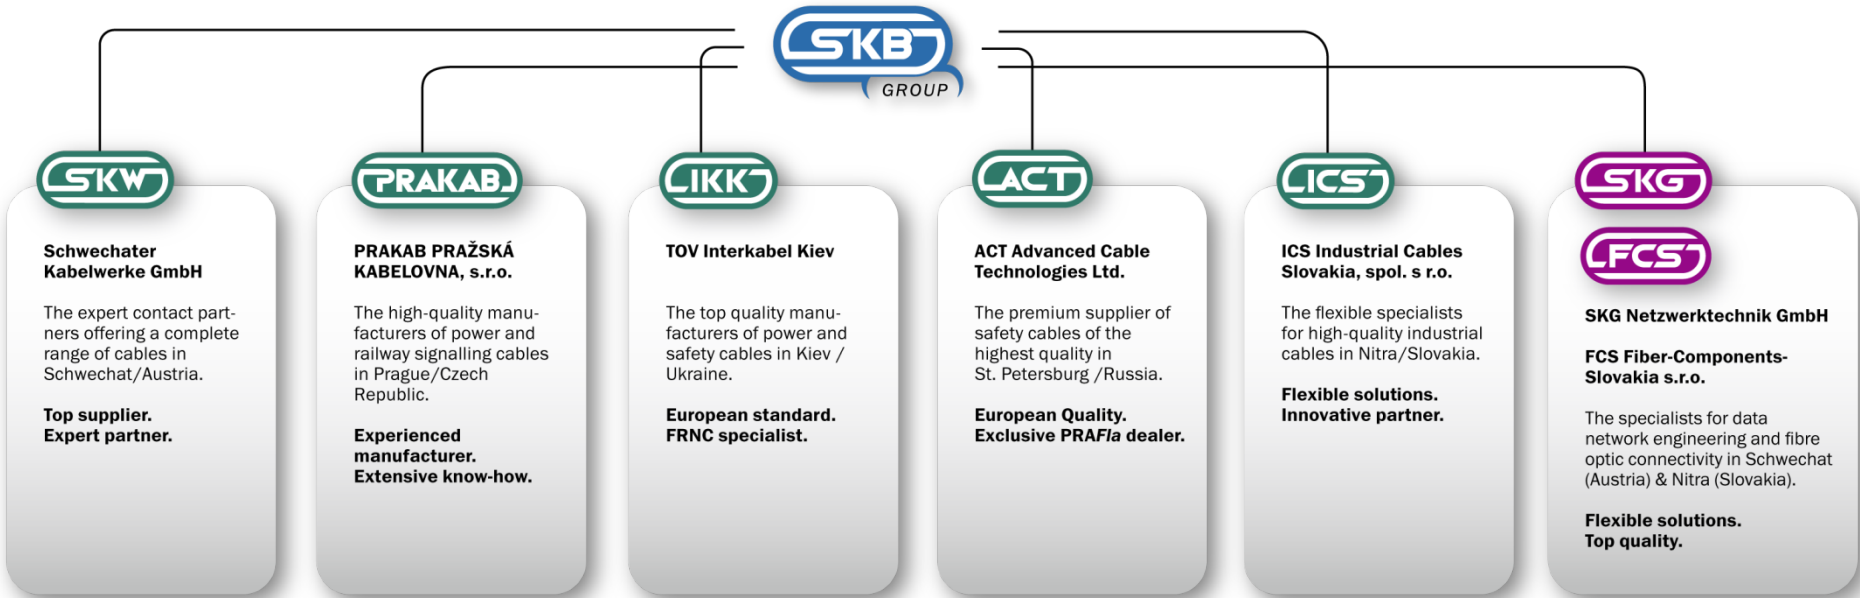

SCHWECHATER KABELWERKE

## SKW COMPANY PROFILE

**Schwechater  
Kabelwerke GmbH**

The expert contact partners offering a complete range of cables in Schwechat/Austria.

**Top supplier.  
Expert partner.**

**PRAKAB PRAŽSKÁ  
KABELOVNA, s.r.o.**

The high-quality manufacturers of power and railway signalling cables in Prague/Czech Republic.

**Experienced  
manufacturer.  
Extensive know-how.**

**TOV Interkabel Kiev**

The top quality manufacturers of power and safety cables in Kiev / Ukraine.